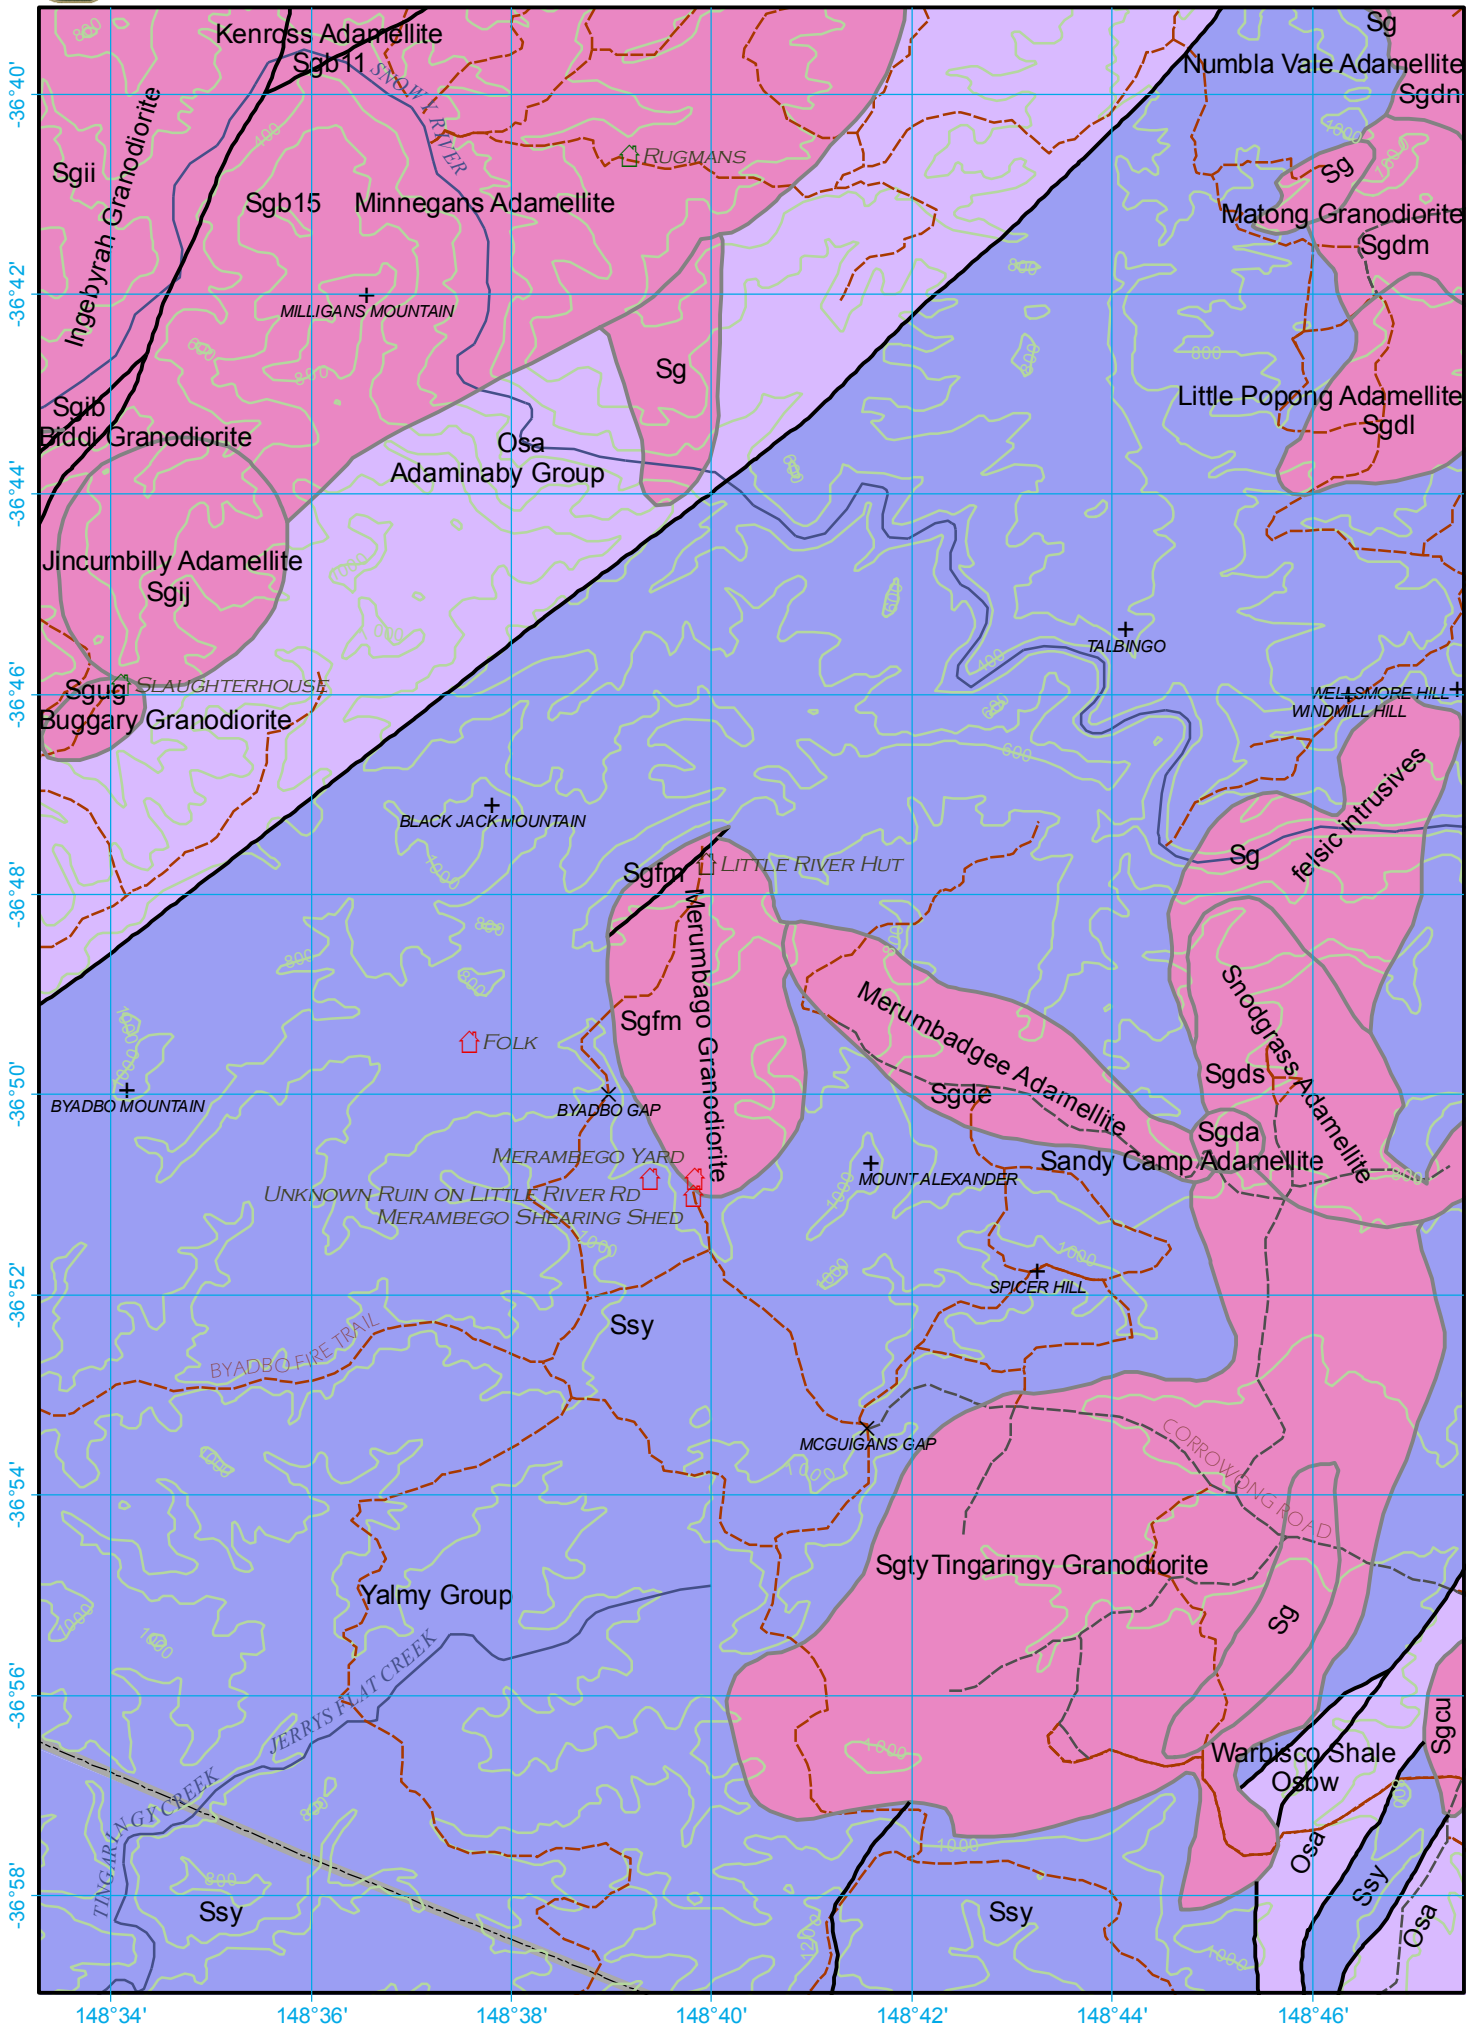

GEOLOGY OF BYADBO WILDERNESS AREA

Datum: GDA94

Contour Interval = 200m
Data Source: Geoscience Australia