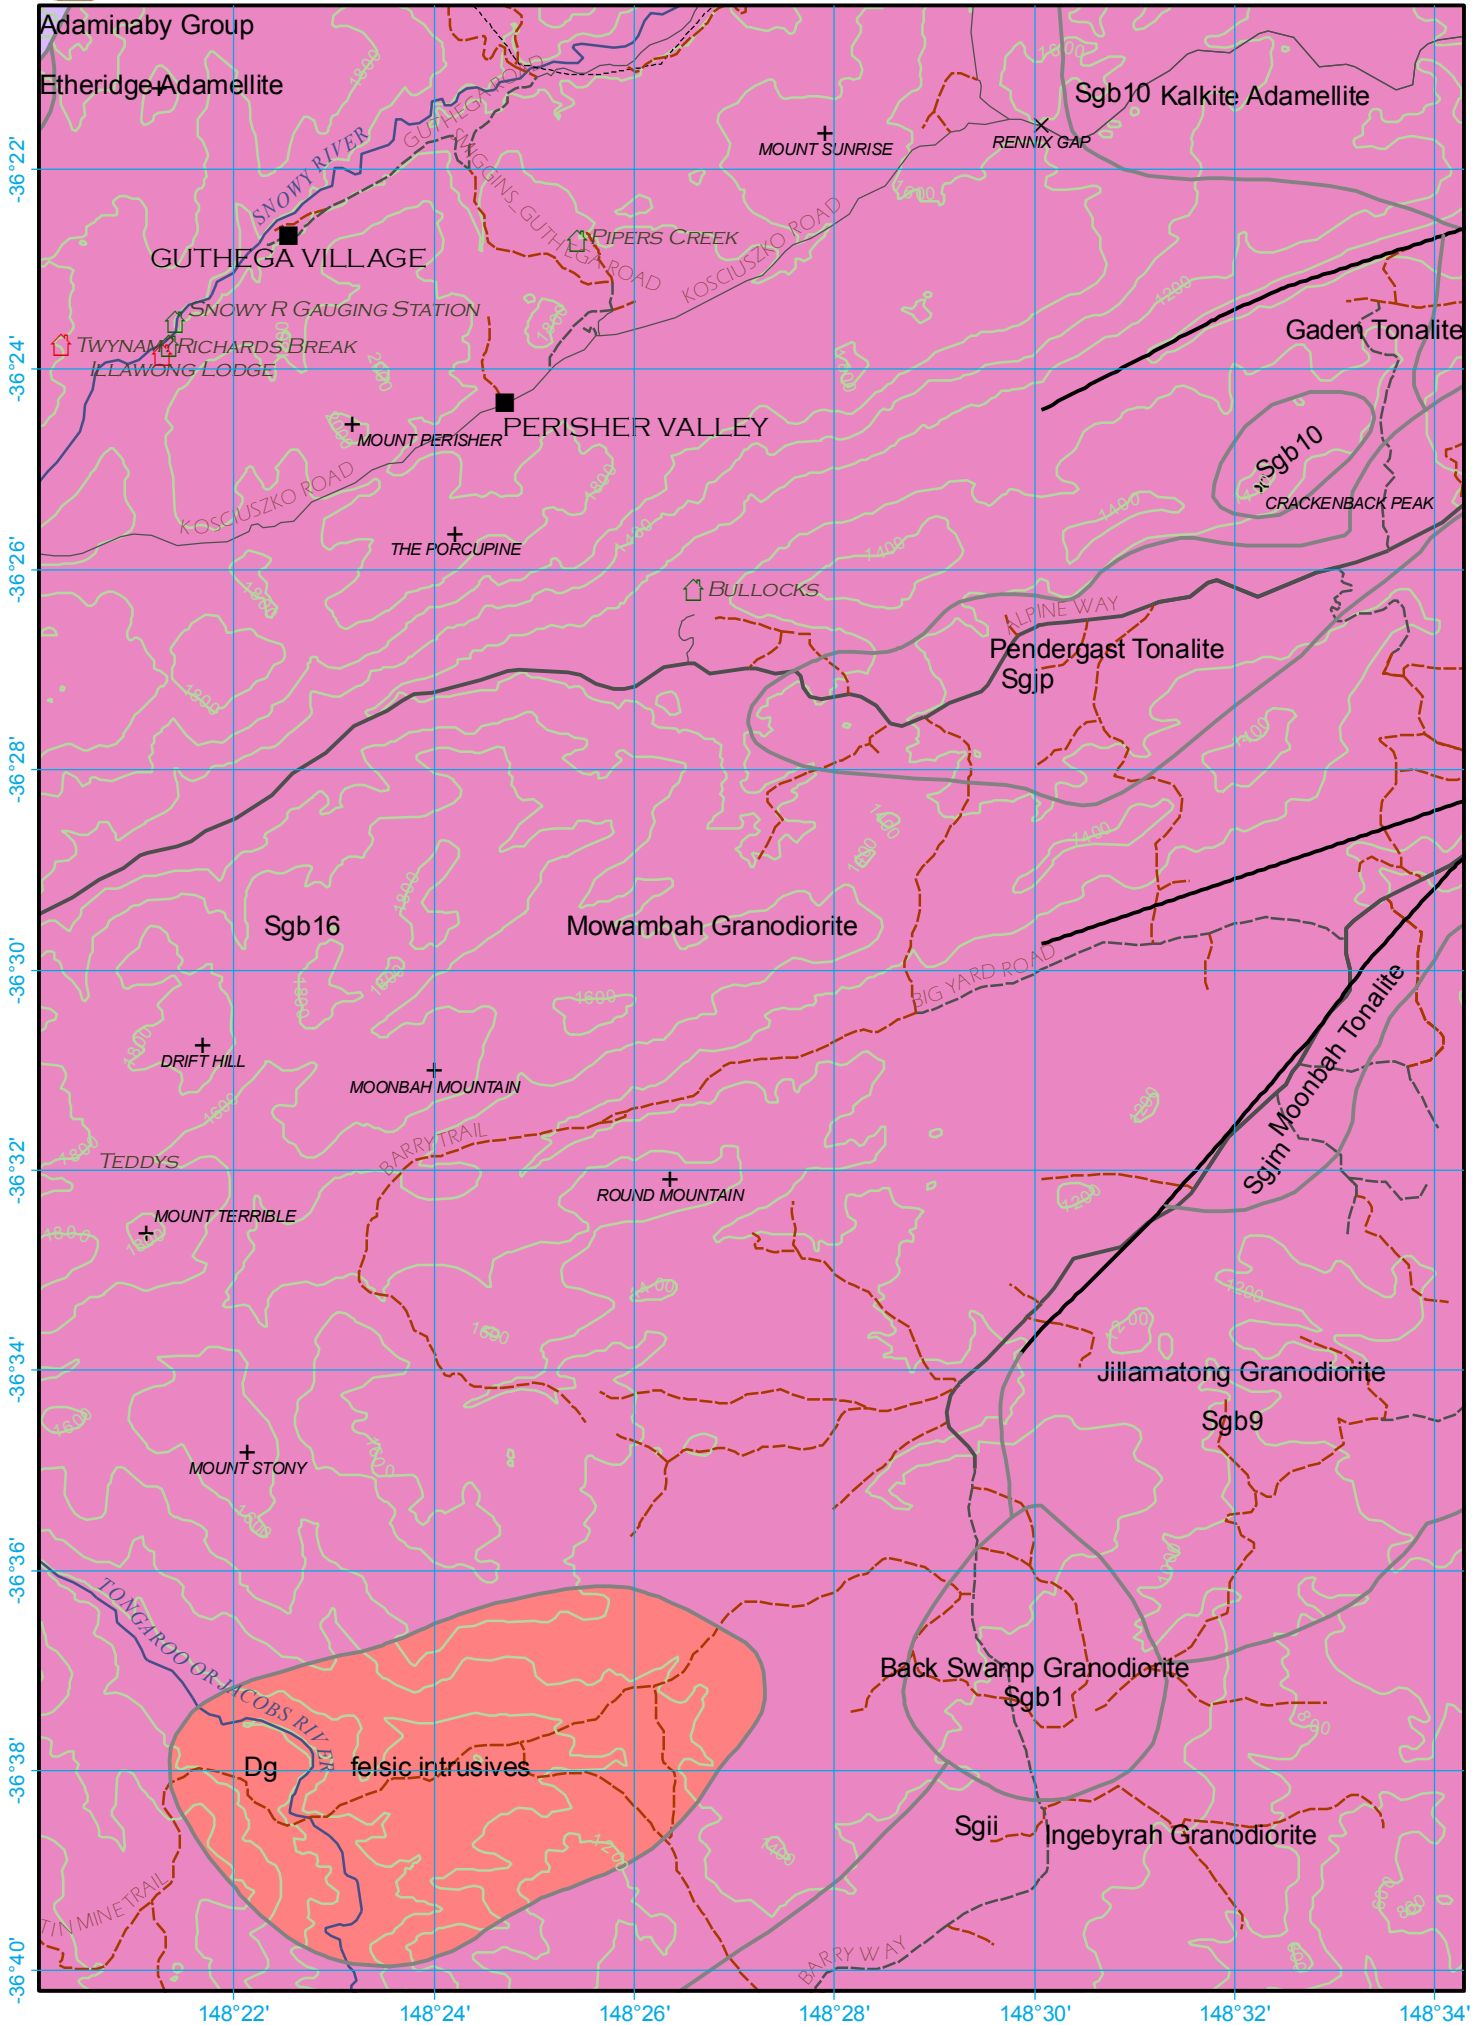

GEOLOGY OF THE PERISHER VALLEY AREA

Datum: GDA94

0 0.5 1 2 3 4 5 6 Kilometers

Contour Interval = 200m
Data Source: Geoscience Australia